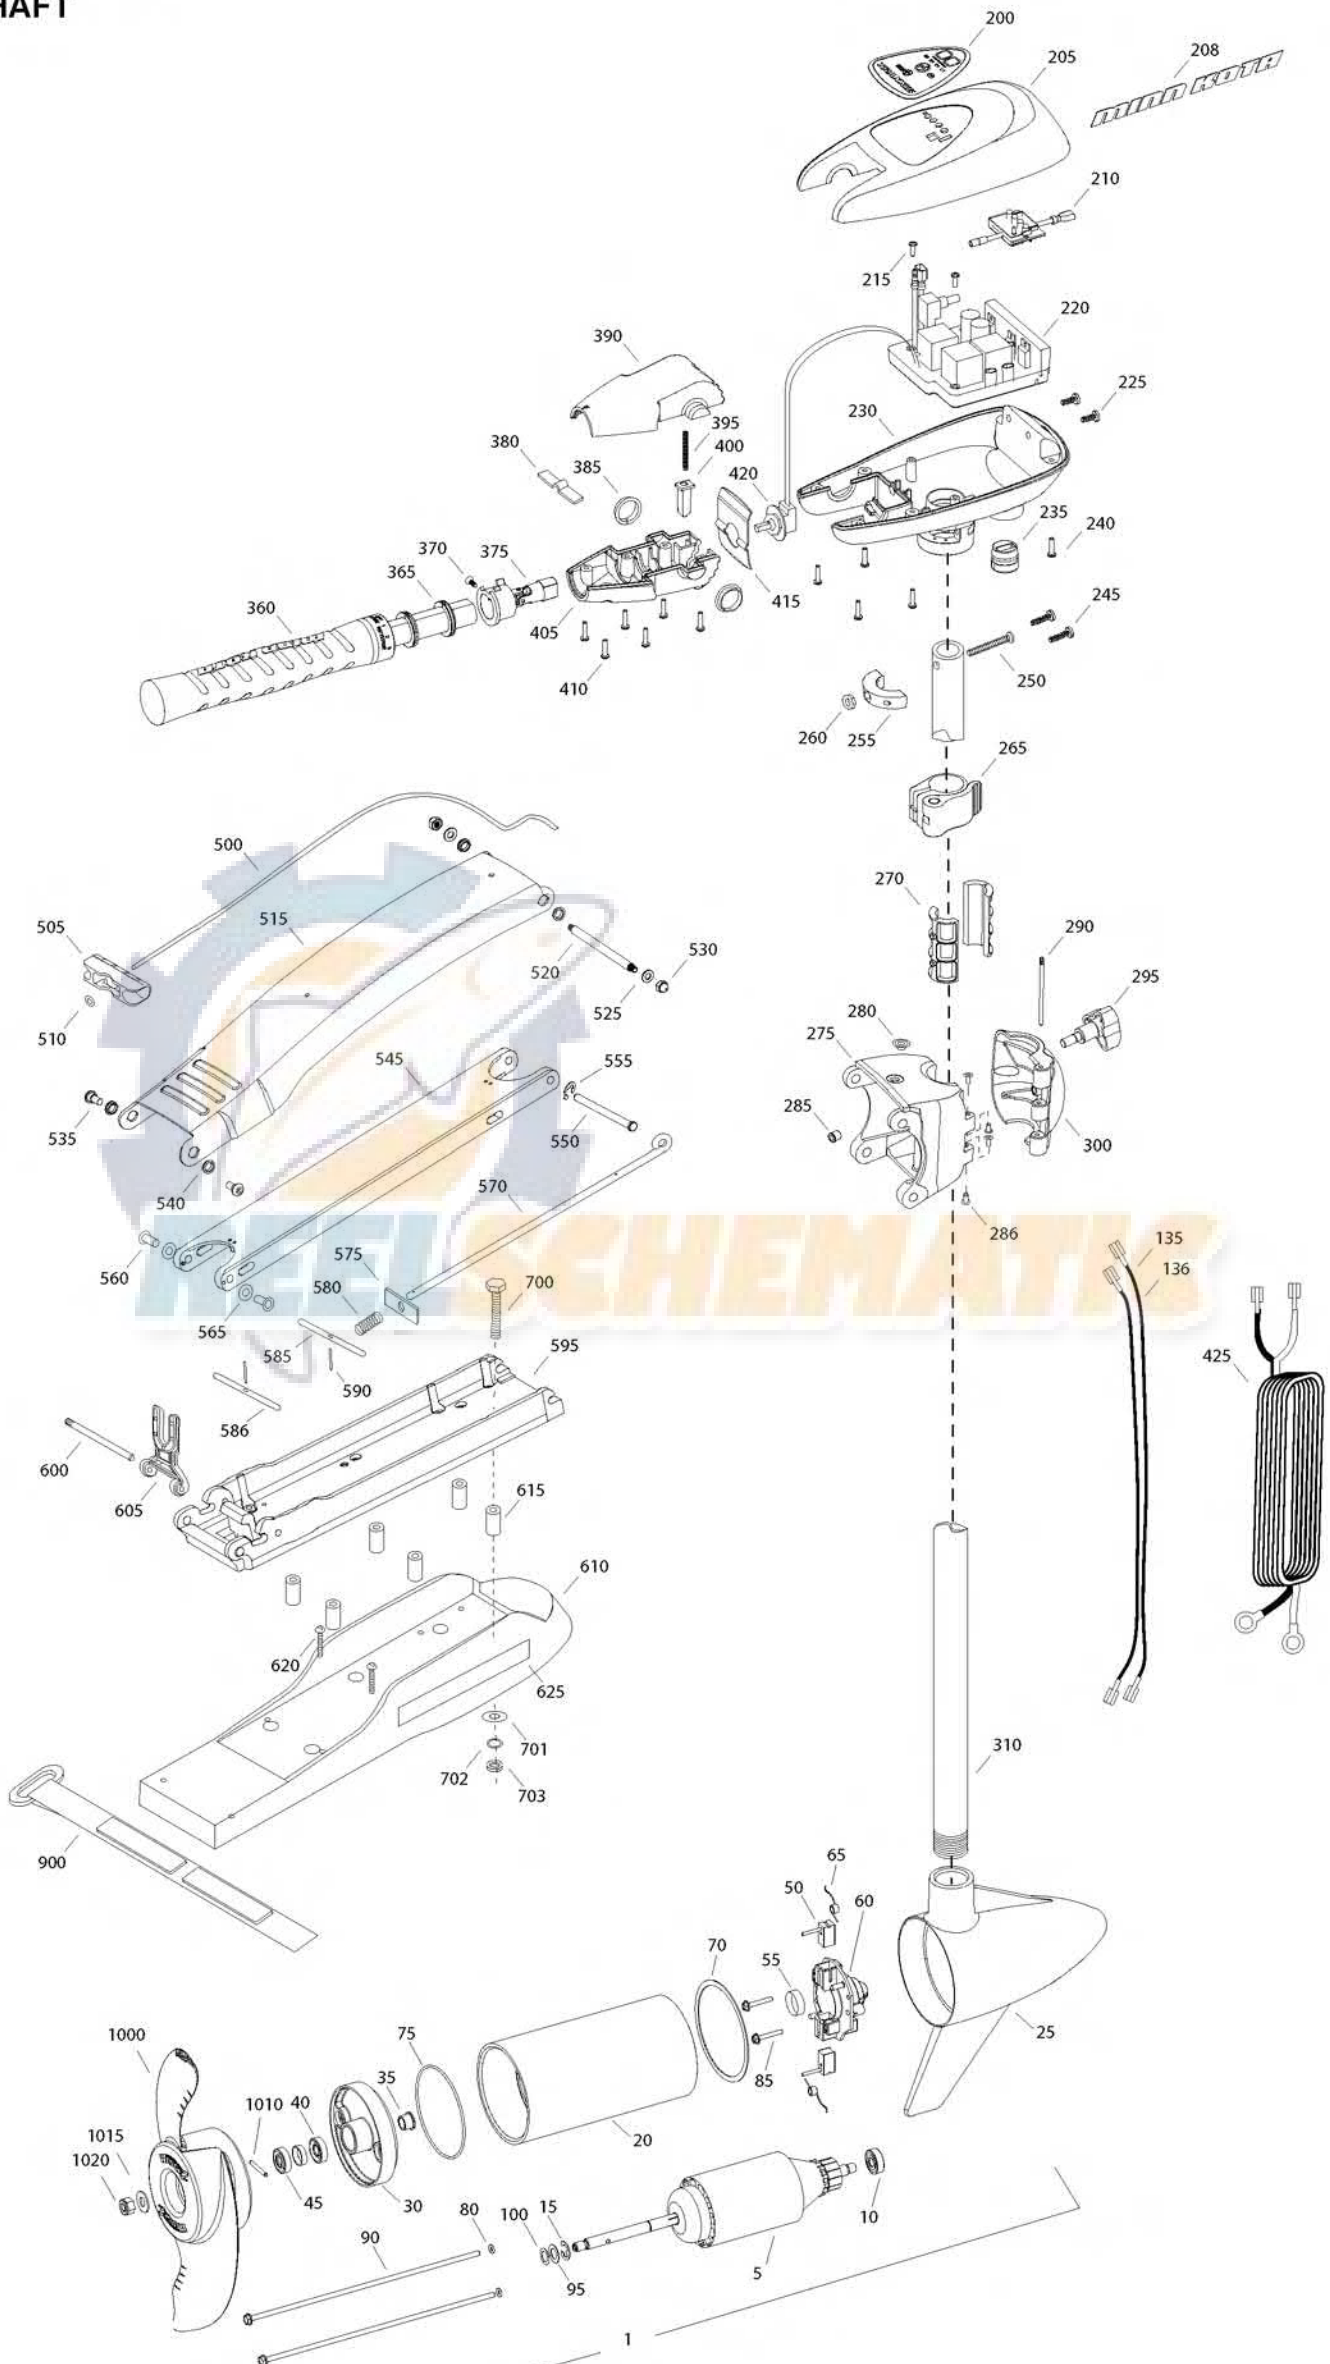

**RIPTIDE MOTORS
RT55SM / LATCH & DOOR
55 LBS THRUST
12 VOLT 50 AMPS
52" SHAFT**

for use with "K" serial numbers
2-year warranty from the date of purchase

Item	P/N	Description	Qty	Item	P/N	Description	Qty	Item	P/N	Description	Qty
1	2097095	12V Motor 52" SW	1	■	2990957	Handle assy, VARS [360-410]	1				
5	2-100-117	Armature assembly	1	360	2990456	Grip/handle assy, VARS [360-375]	1	■	1378131	Propeller kit WW2	
10	140-010	Bearing	1	365	2060015	Bearing, handle	2	■	2994875	Propeller bag assy	
15	788-015	Retaining ring	1	370	2063405	Screw, #6 PFH SS	1	1000	2091160	Propeller WW2	1
20	2-200-301	Center housing assembly	1	375	2884092	Yoke / spider assy, VARS	1	1010	2092600	Drive pin, small	1
25	421-336	Brush end housing assembly	1	380	2302742	Spring, detent, off	1	1015	2151726	Washer, prop, small	1
30	2-400-337	Plain end housing assembly	1	385	2060005	Bearing, handle pivot	2	1020	2198400	Nut, nylock, prop, Anode	1
35	144-049	Flange bearing	1	390	2060900	Handle pivot, top	1				
40	880-003	Seal	1	395	2302745	Spring, release button	1				
45	880-006	Seal with shield	1	400	2063700	Button, release	1				
50	188-036	Brush	2	405	2060905	Handle pivot, bottom	1				
55	725-050	Paper tube	1	410	2303412	Screw, #6 x 5/8 SS	6				
60	738-036	Brush plate assembly	1								
65	975-040	Brush spring	2	415	2062715	Spring, handle pivot	1				
70	337-036	Gasket	1	420	2061700	Washer, pot holder	1				
75	701-081	O-ring, motor	1	425	2992523	Leadwire assy	1				
80	701-008	O-ring, thru-bolt	2								
85	830-007	Screw, 8-32	2	■	2991845	Mount, Bow Assy [500-625]	1				
90	830-042	Thru-bolt	2								
95	990-067	Washer, steel	2	500	2251601	Rope	1				
100	990-070	Washer, nylatron	2	505	2150400	Pull grip	1				
135	640-008	Leadwire, black	1	510	2151700	Washer	1				
136	640-107	Leadwire, red	1	515	2264244	Arm, upper, std, sw	1				
■	2888460	Seal and O-ring Kit		520	2262604	Pin, bowguard, upper	1				
				525	2261722	Washer, 5/16", ss	2				
200	2195654	Decal, c-box cover	1	530	2223100	Nut, 5/16-18 SS	2				
205	2060296	C-box cover	1	535	2263500	Bolt, shoulder	2				
208	2325666	Decal - MinnKota	2	540	2293501	Bushing, SS	4				
210	2074080	Battery meter, 12v SW	1	545	2994351	Arm, Lower, std, sw	1				
215	3043427	Screw, #8 x 7/8 SS	2	550	2262622	Pin, clevis ss	1				
220	2184006	Control board, 12v	1	555	2263011	E-clip, ss	1				
225	2303434	Screw, #8-30 x 5/8 SS	2	560	2267318	Bushing, nyloner	2				
230	2062503	Control box, VARS, SW	1	565	2261708	Washer, spacer, .010 thk	as reqd				
235	2062905	Strain relief	1	570	2153603	Eyeshaft, ss	1				
240	2303412	Screw, #6 x 5/8 SS	6	575	2262703	Spring stop	1				
245	2263434	Screw, #8 x 1 SS	2	580	2152701	Spring, lock bar, ss	1				
250	2263406	Screw, #10-24 x 2 SS	1	585	2233621	Lock bar, front, ss	1				
255	2061517	Collar, c-box	1	586	2233623	Lock bar, back, ss	1				
260	2333101	Nut, 10-24, nylock, SS	1	590	2152612	Spring pin, ss	2				
265	2991521	Cam lock/depth collar assy	1	595	2773983	Bowplate w/ insert, std, fw	1				
				600	2260505	Hinge pin, ss	1				
■	2991808	Hinge & door assembly [270-300]		605	2293811	Yoke, Max	1				
270	2151532	Hinge sleeve	2	610	2263917	Motor rest, std, fw	1				
275	2991782	Hinge base assembly	1	615	2261505	Spacer, motor rest	6				
280	2232315	Eyelet SS	1	620	2263434	Screw, #8, SS	2				
286	2236001	Bushing, nyloner	4	625	2065677	Decal, motor rest	2				
285	2264706	Insert, hinge base	1								
290	2262642	Pin, hinge door	1	■	2994830	Bag assembly	1				
295	2260902	Knob, door	1	700	2263431	Screw, 1/4-20 x 3 1/2" PPH, SS	6				
300	2261859	Hinge door	1	701	2301720	Washer, rubber mounting	6				
				702	2261713	Washer, 1/4 SS	6				
310	2032034	Tube Composite 52"	1	703	2263101	Nut, 1/4-20 Nylock, SS	6				
				900	2263804	Strap, hold down	1				